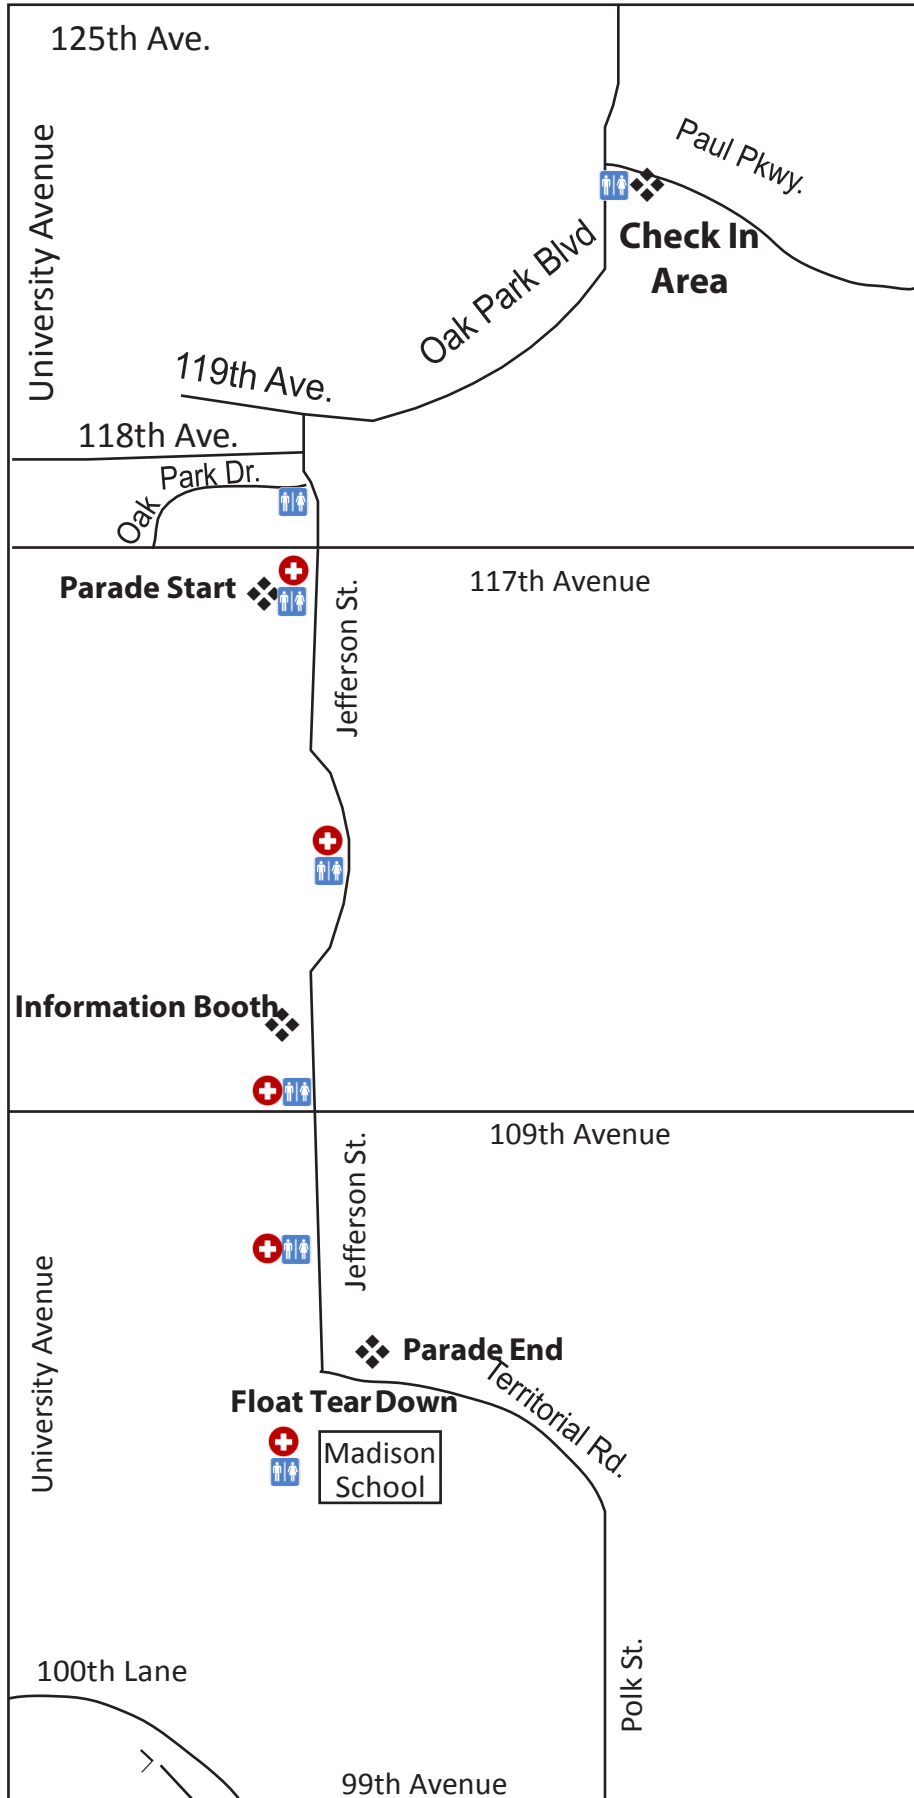

Blaine  
High School

Highway 242 - Main Street

Highway 65

All Parade Participants  
Except Bands Enter at  
Paul Parkway

Band Busses  
Enter at 117th Ave.

# Blaine Festival Parade Map

Highway 65

To I-35 W →  
105th Ave.

 First Aid/Relief Station

 Portable Toilet

To Hwy. 10 West