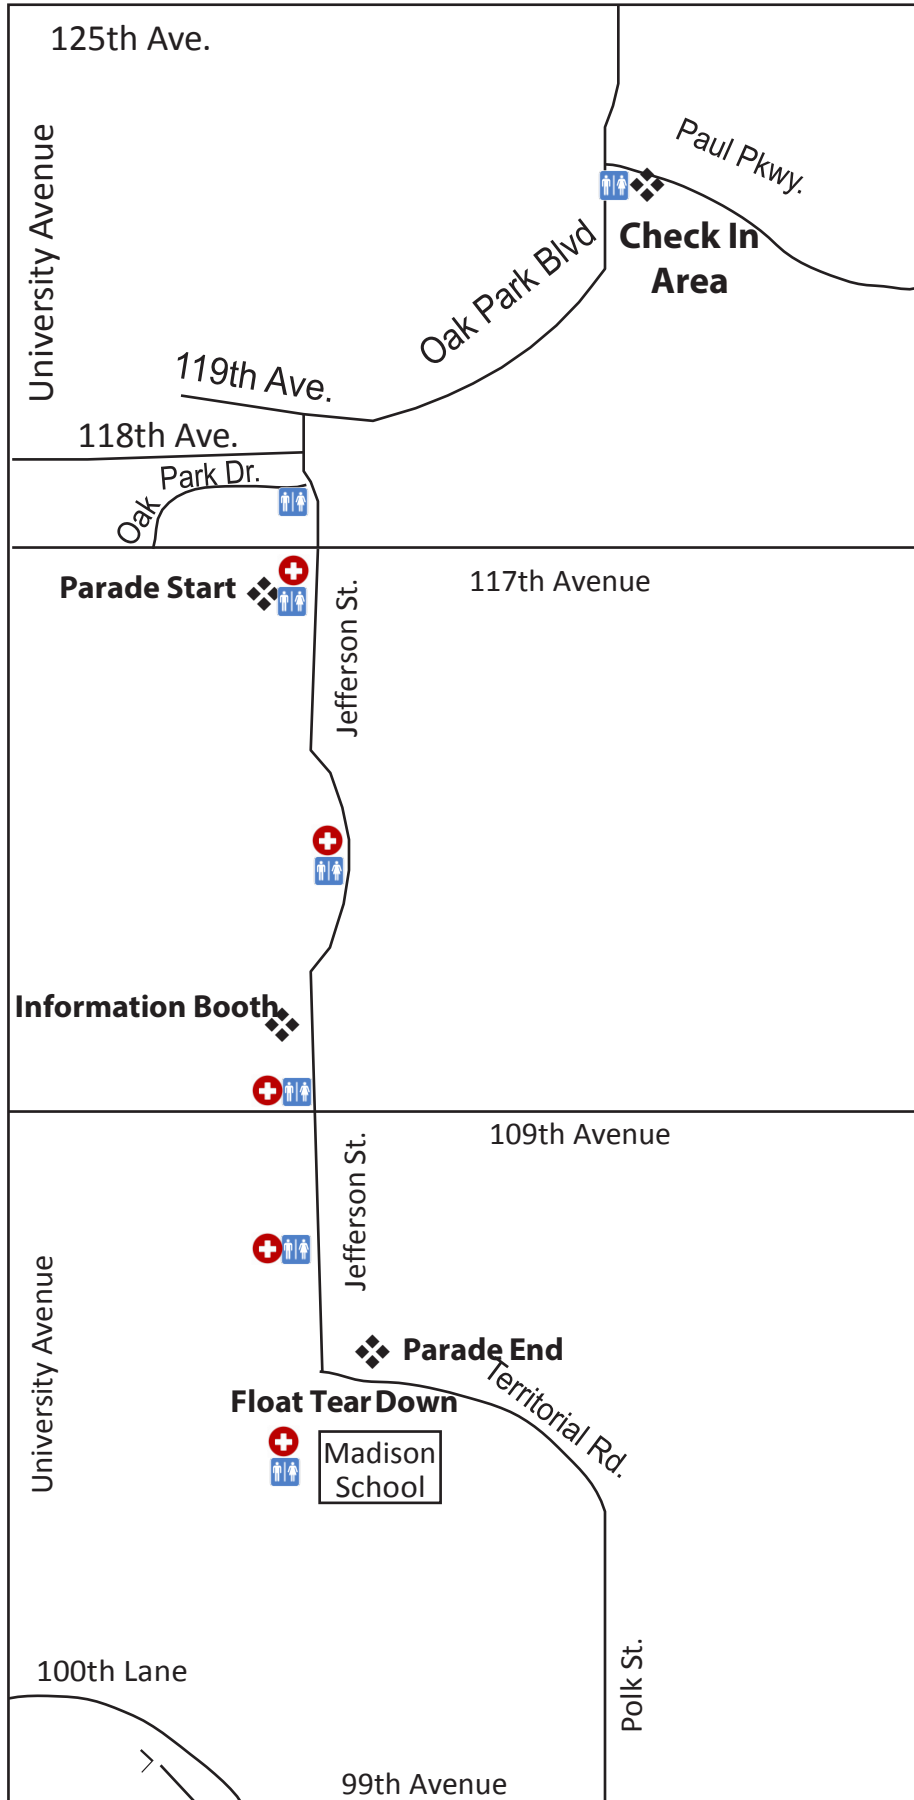

Blaine
High School

Highway 242 - Main Street

Highway 65

All Parade Participants
Except Bands Enter at
Paul Parkway

Band Busses
Enter at 117th Ave.

Blaine Festival Parade Map

Highway 65

To I-35 W →

105th Ave.

- First Aid/Relief Station
- Portable Toilet

To Hwy. 10 West