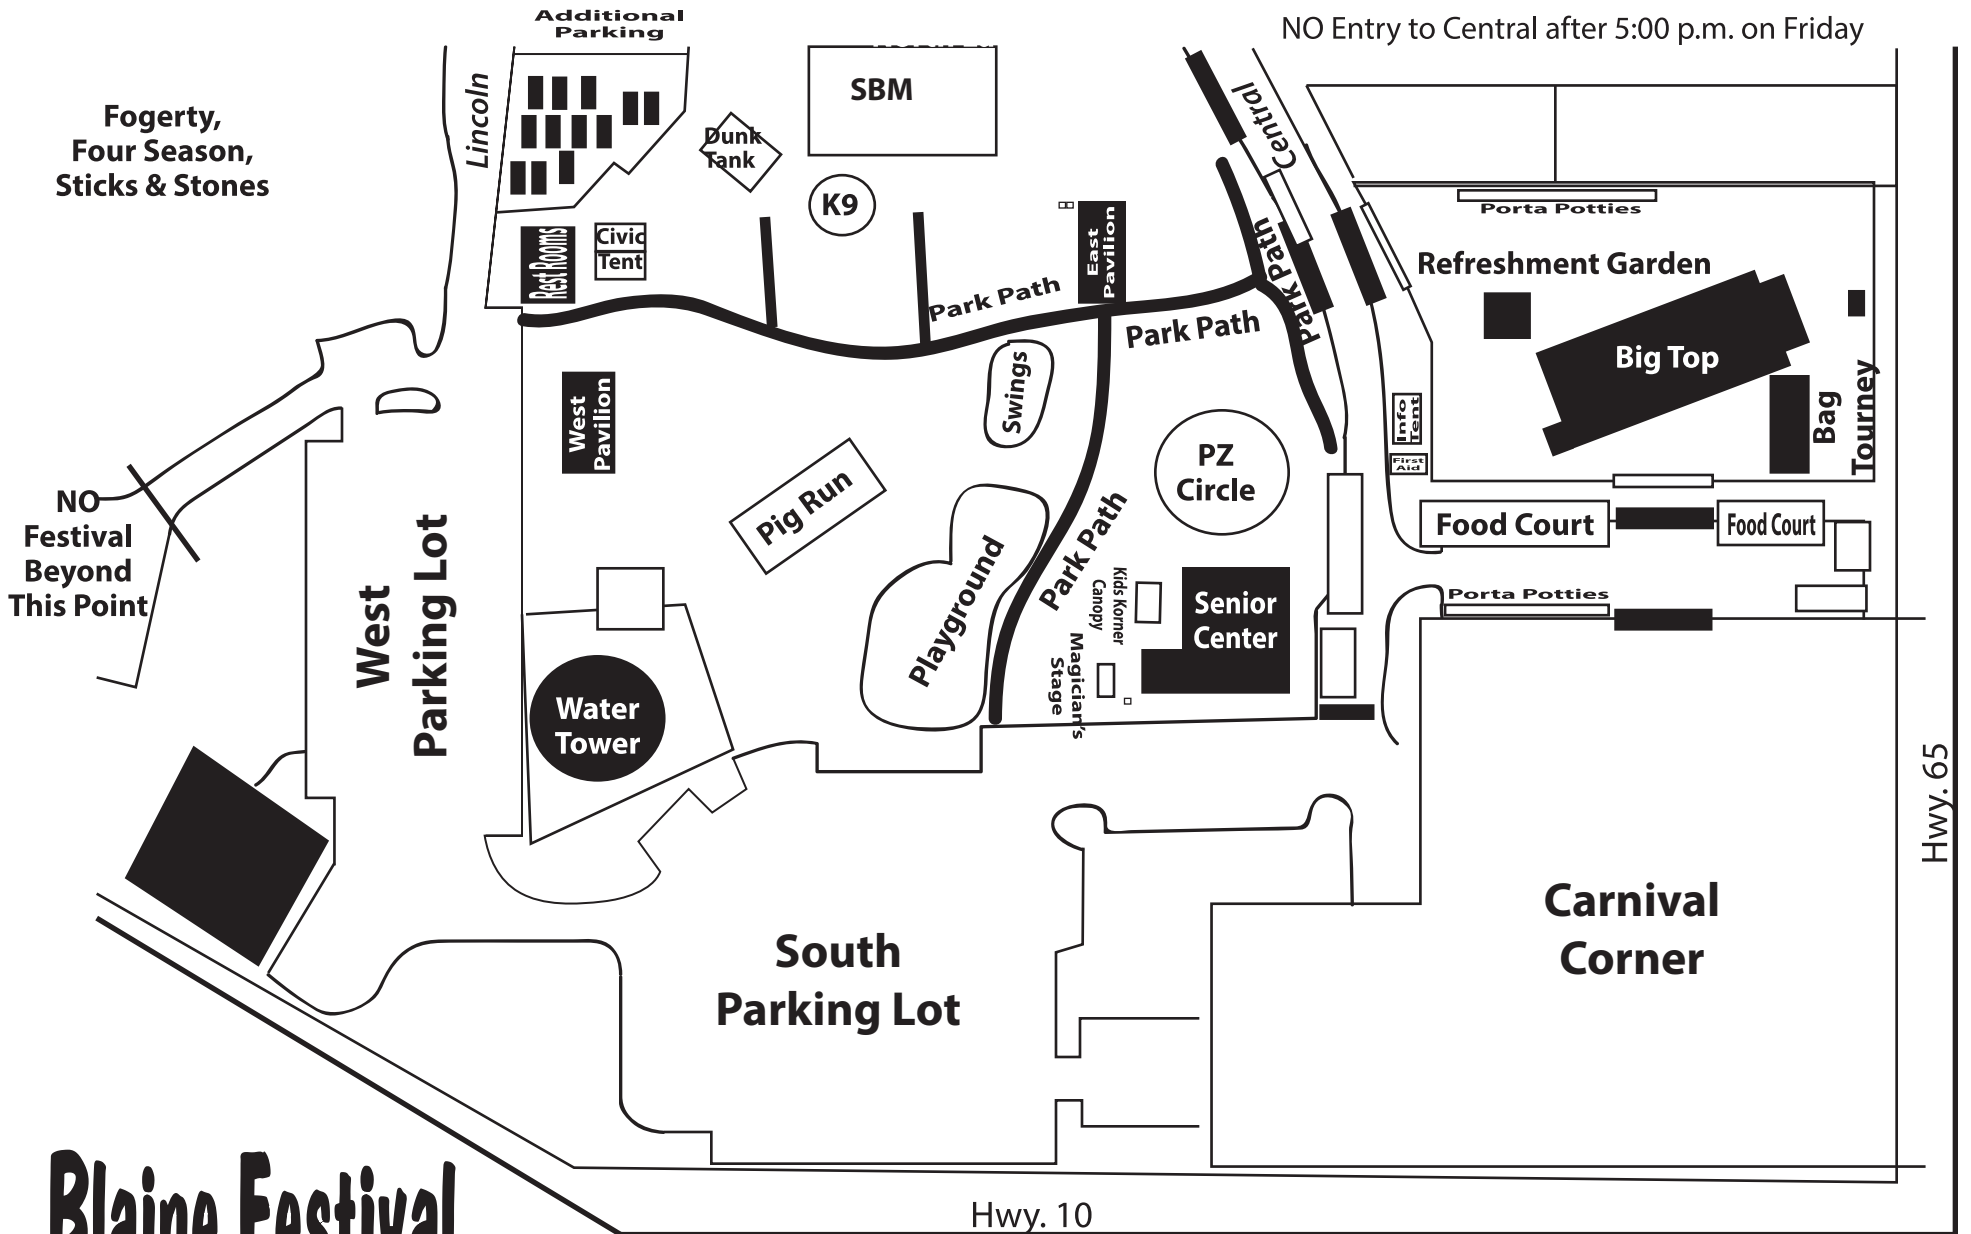

North ↑

Aquatore Park Map

Additional Parking at Village Bank,
21st Century Bank & the Teamsters
Local 120 Union Hall.

Blaine Festival