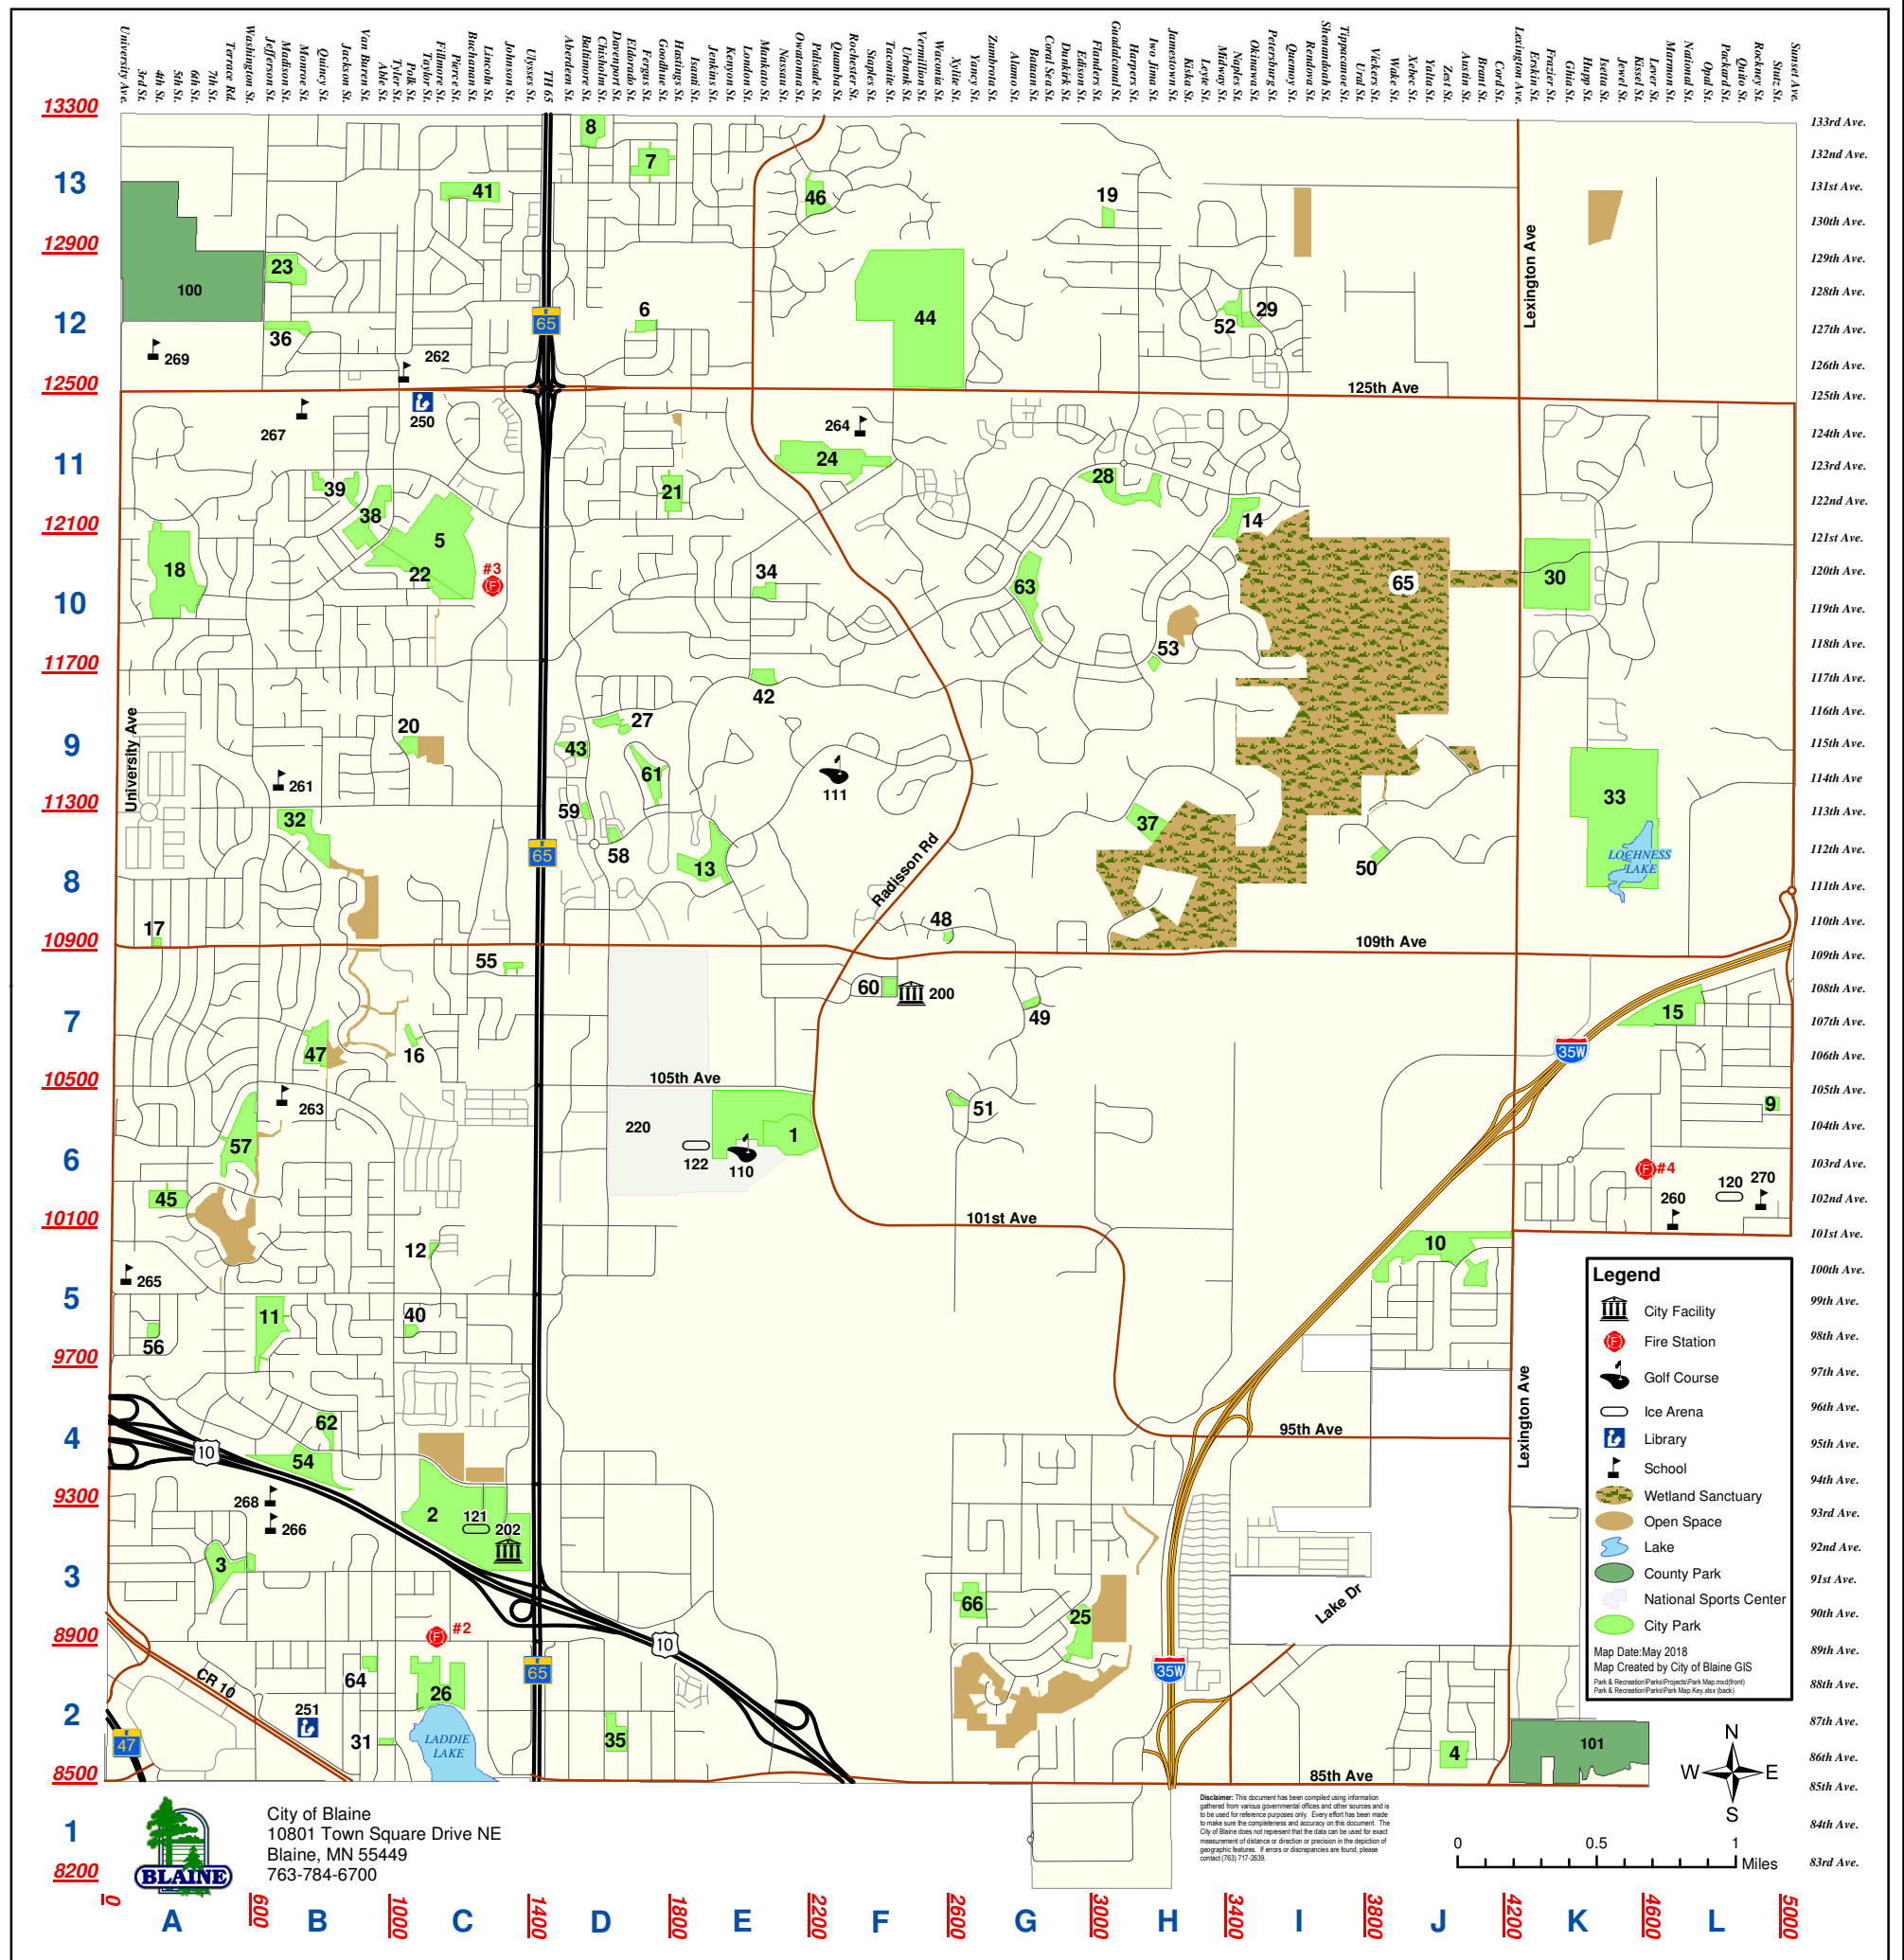

Community Facilities

ID	Park Name	Address	Grid	ID	Park Name	Address	Grid
1	Airport Park	2130 105th Ave	E6	38	Northwood Park	12047 Oak Park Blvd	B11
2	Aquatone Park	9191 Lincoln St	C3	39	Oak Creek Park	854 Paul Pkwy	B11
3	Aurelia Park	382 91st Ave	A3	40	Olympia Park	1047 98th Ave	C5
4	Austin Park	4041 85th Ln	J2	41	Ostmans Park	1201 130th Ln	C13
5	Baseball Complex	1150 Paul Pkwy	C10	42	Palmer Park	11700 Arnold Palmer Dr	E9
6	Broken Oaks Park	12726 Fergus St	D12	43	Pine Grove Gardens Park	11501 Club West Pkwy	D9
7	Carrara East Park	13129 Eldorado St	D13	44	Pioneer Park	2491 125th Ave	F12
8	Carrara West Park	1495 132nd Ave	D13	45	President Park	10214 President Dr	A6
9	Centennial Park	10450 Rockney St	L6	46	Quail Creek Park	2205 Quail Creek Pkwy	F13
10	Centennial Green Park	4041 Austin St	J5	47	Quincy Park	10601 Quincy Blvd	B7
11	Cloverleaf Park	650 99th Ave	B5	48	Radisson Woods Park	2576 Radisson Woods Dr	F8
12	Colony Preserve Park	10030 Fillmore St	C5	49	Sanctuary North Park	10713 Sanctuary Dr	G7
13	Deacons Park	11200 Arnold Palmer Dr	E8	50	Sanctuary Preserve Park	3607 112th Cir NE	J8
14	East Lake Park	3350 Lakes Pkwy	I11	51	Sanctuary South Park	12733 Midway St	G6
15	Eastside Park	4715 107th Ave	L7	52	Savanna Grove Park	1984 105th Ave	I12
16	Fillmore Park	10634 Fillmore St	C7	53	South Lake Park	3150 117th Ave	H10
17	Fort Lion Park	10905 5th St	A8	54	Sunnyside Park	750 Clover Leaf Pkwy	B4
18	Happy Acres Park	11900 7th St	A10	55	Suzanne Park	1347 108th Ave	C7
19	Harpers Park	3013 129th Ln	H13	56	Swan Park	9790 5th St	A5
20	Hidden Ponds Park	11465 Polk St	C9	57	Territorial Park	10410 Jefferson St	A6
21	Ivy Hills Park	12197 Fergus St	E11	58	The Commons Park	1623 113th Ave	D8
22	Jaycee Park	12100 Oak Park Blvd	C10	59	The Green Park	11347 Club West Pkwy	D8
23	Jefferson Park	12833 Jefferson St	B12	60	Town Square Park	10802 Town Square Dr	F7
24	Jim Peterson Athletic Complex	12302 Cloud Dr	F11	61	Trees Edge Park	1731 113th Ln	D9
25	Kane Meadows Park	2946 Rice Creek Pkwy	G3	62	Van Buren Park	828 95th Ln	B4
26	Laddie Lake Park	1051 87th Ave	C2	63	West Lake Park	11903 South Lake Blvd	G10
27	Lakeside Park	1556 116th Ave	D9	64	Westwood Park	8819 Able St	B2
28	Lakeside Commons Park	3020 Lakes Pkwy	H11	65	Wetland Sanctuary Preserve	11980 Lexington Ave	J10
29	Legacy Creek Park	12714 Legacy Creek Pkwy	I12	66	Xylite Park	9033 Xylite St	G3
30	Lexington Athletic Complex	4286 121st Ave	K10				
31	Little Bit Park	8616 Polk St	B2				
32	Little League Park	730 113th Ave	B8				
33	Lochness Park	11121 Lexington Ave	K9				
34	London Park	11913 London St	E10				
35	Mary Elizabeth Park	8630 Eldorado St	D2				
36	Meadowbrook Park	12650 Madison St	B12				
37	North Oaks West Park	3092 Rodeo Dr	H8				