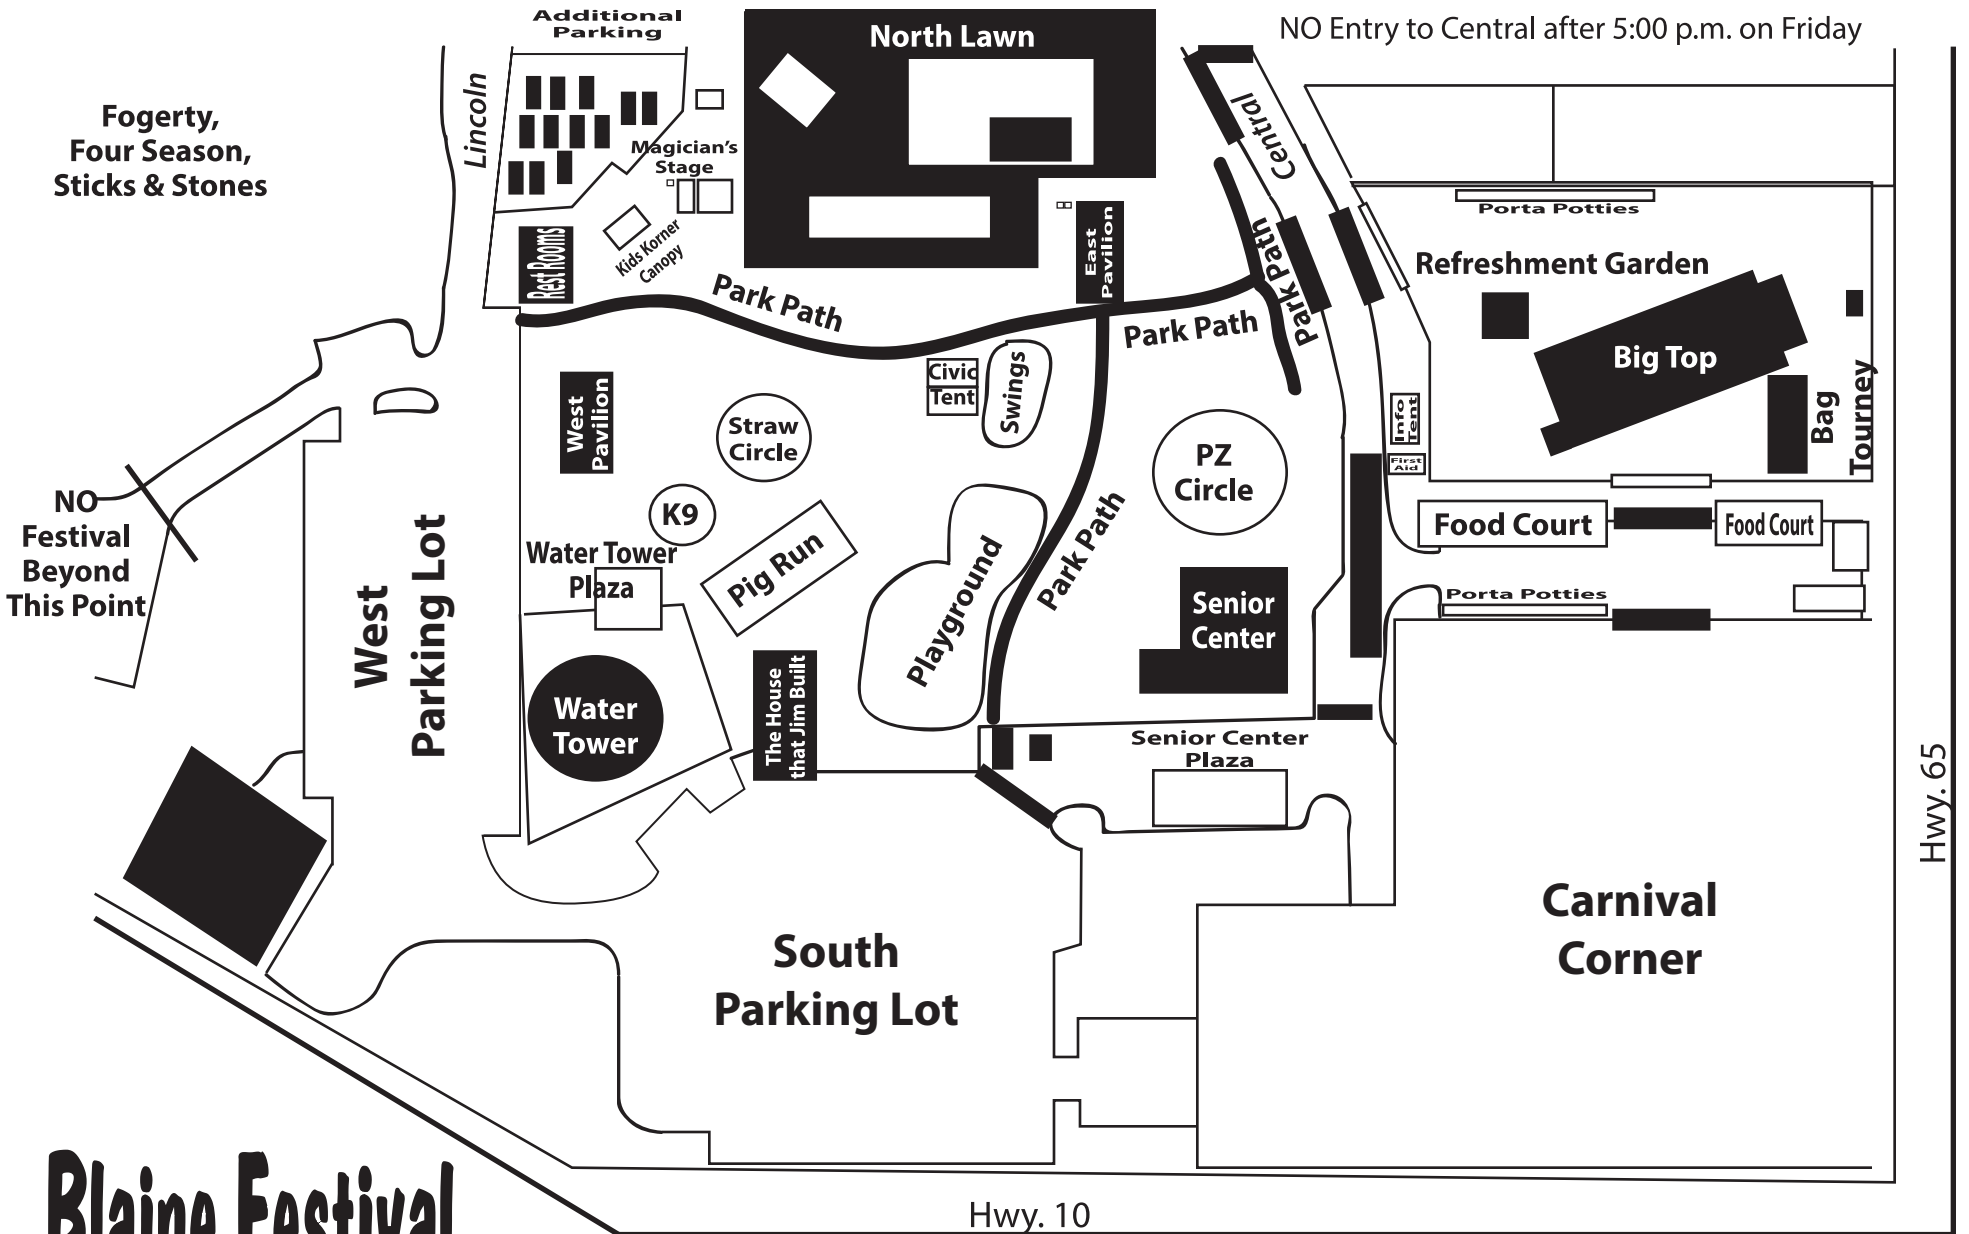

North ↑

# Aquatore Park Map

Additional Parking at Village Bank,  
21st Century Bank & the Teamsters  
Local 120 Union Hall.

# Blaine Festival