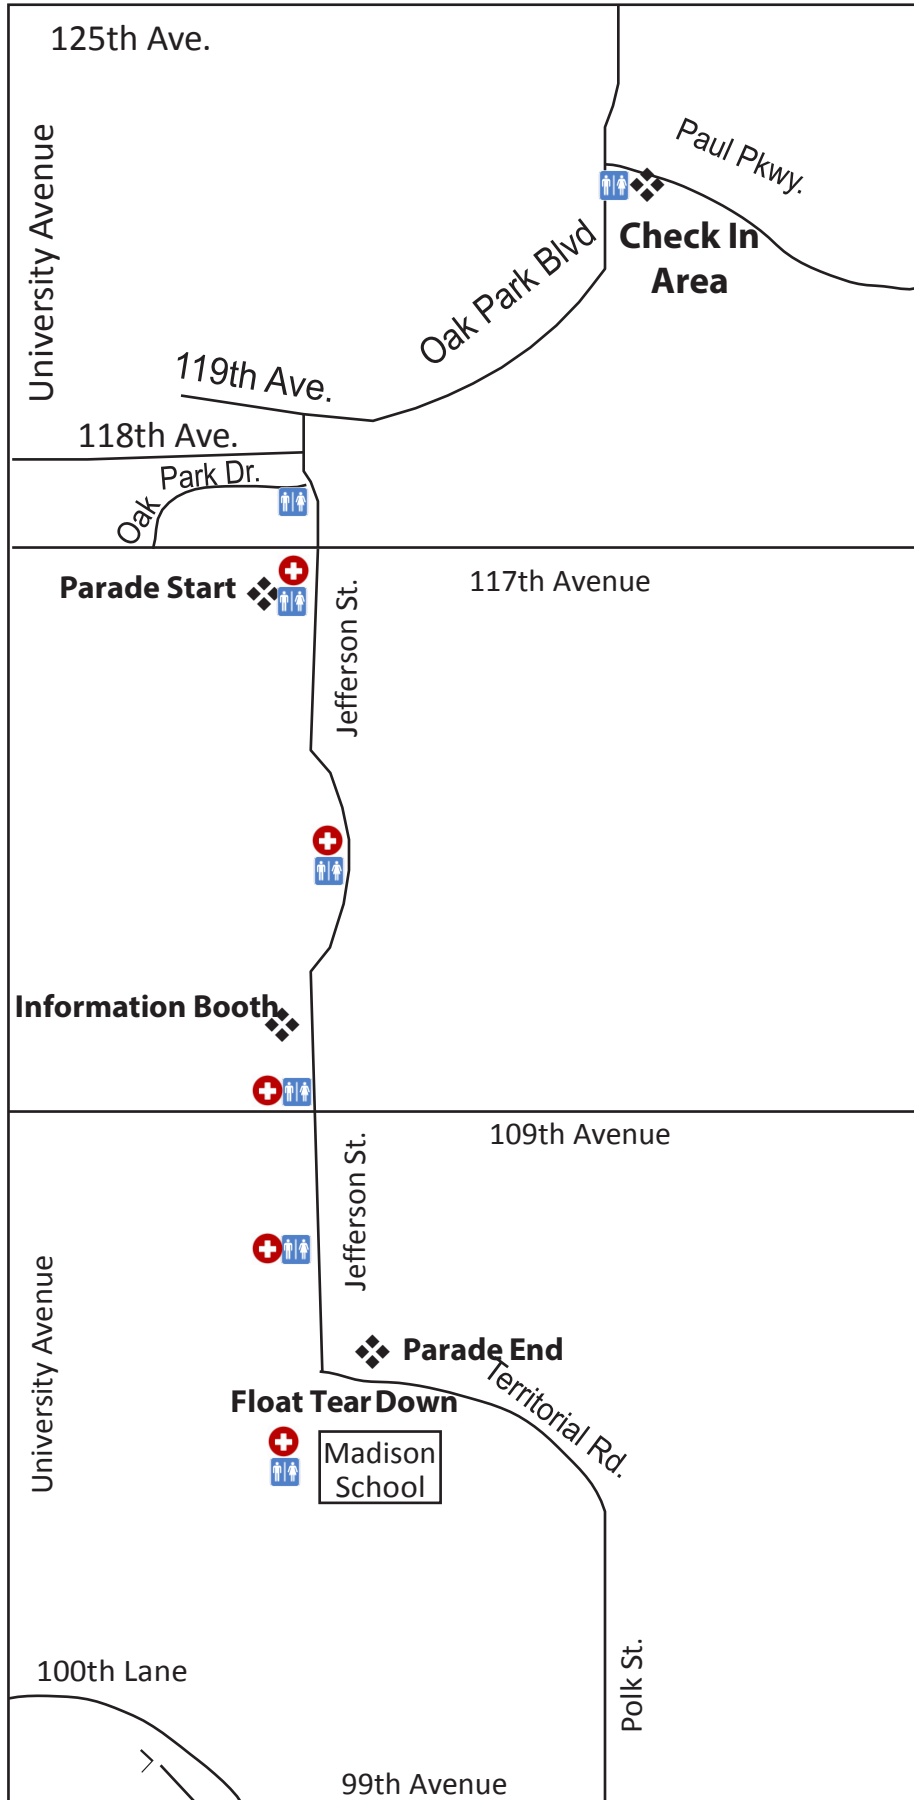

Blaine High School

Highway 242 - Main Street

Highway 65

All Parade Participants Except Bands Enter at Paul Parkway

Band Busses Enter at 117th Ave.

Blaine Festival Parade Map

Highway 65

To I-35 W →

105th Ave.

To Hwy. 10 West

- First Aid/Relief Station
- Portable Toilet